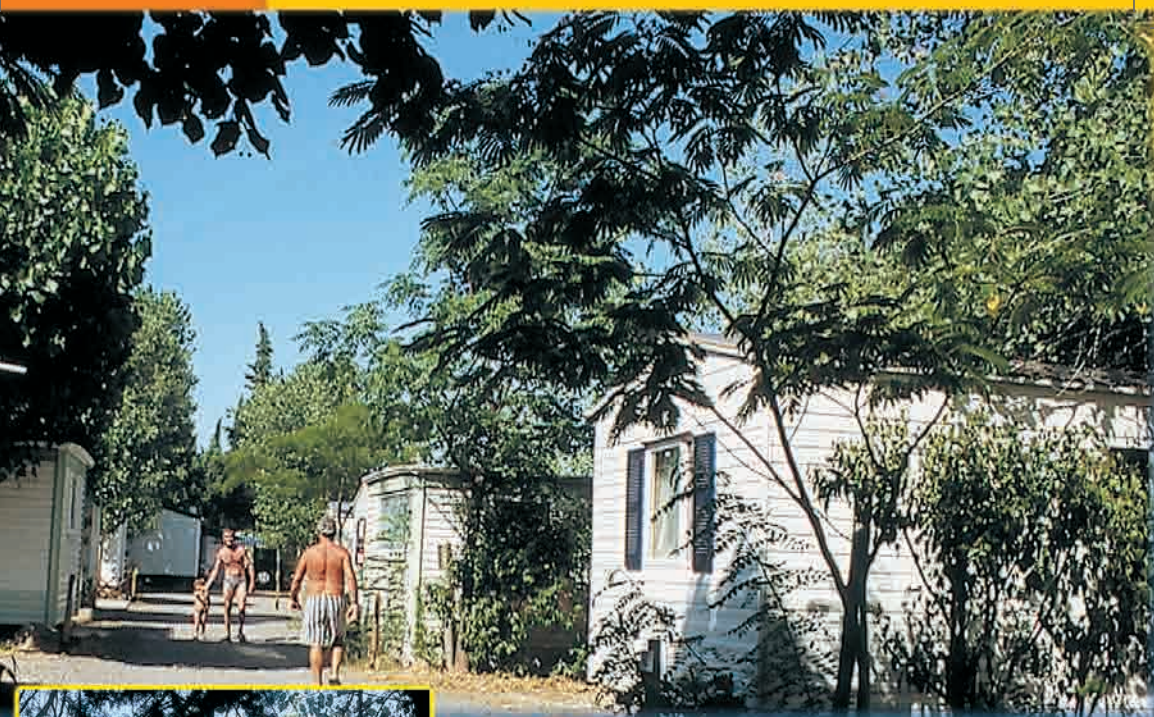

Destination Vacances

Situé à 800 m des plages de sable fin et du village de pêcheurs du Grau d'Agde. A 1 km du fleuve avec ses bateaux pour des ballades sur le canal du midi ou la pêche en mer. Vous pourrez flâner sur nos marchés régionaux, visiter la ville historique d'Agde, rêver sur le port de plaisance du Cap.

A proximité : planche à voile, jet ski, plongée sous marine, tennis, golf, promenade à cheval, Karting, Aqualand... Pour les noctambules : jouer au casino, au Lunapark, danser en discothèque...

Au camping dans une ambiance familiale, vous profiterez de journées farnientes ou animées suivies de soirées conviviales à thème.

Vous bénéficierez de nos services : Bar, plats à consommer sur place ou à emporter, alimentation, courrier, consultations médicales, laverie, sèche linge, nurse-rie...

A très bientôt.

Destination Holidays

This camping-site is situated half a mile from the sandy-beaches of the fishermen's village «Grau d'Agde» and less than one mile from the river Herault. You will be able to enjoy trips on the river or on the Canal du Midi, rowing, fishing.

See and visit : typical open markets in villages around, the historical town centre in Agde, the boating Harbour of Cap d'Agde and so...

Near, various activities : windsurfing, jet skiing, diving, horse riding, karting, tennis-courts, Aqualand.

For the night life : Casino, fun fairs, discothèques...

To the campsite in a family atmosphere, you will take advantages of day idleness or animated, follow of theme evening. You will profit of our equipments :

bar, ready cooked dish, postal services, doctor, washin machine...

See you soon !

Emplacements

200 emplacements